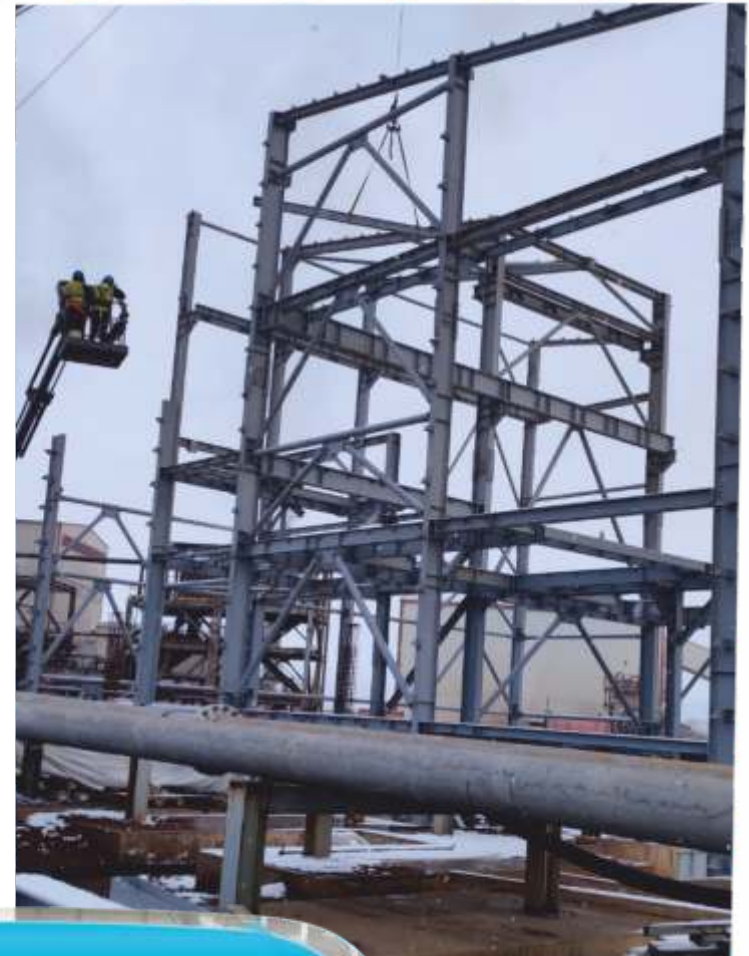

MANİSA GÖRDES META NİKEL KOBALT
FABRİKASI ÇELİK KONSTRÜKSİYON
MONTAJ VE KAPLAMA ÇALIŞMALARI